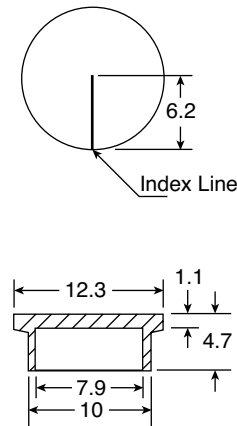

Figure A

Figure B

Figure C

DIMENSIONS: mm

| Mouser Stock No. | Cap Color | Figure | Fits Knobs |
|------------------|-----------|--------|------------|
| 450-CP151 | Red | A | 450-AA150 |
| 450-CP153 | Blue | A | 450-AA150C |
| 450-CP155 | Gray | A | 450-AA151 |
| 450-CP156 | Black | A | 450-AA152 |
| 450-CP157 | White | A | 450-AA152C |
| 450-CP185 | Gray | B | 450-AA180 |
| 450-CP186 | Black | B | 450-AA181 |
| 450-CP191 | Red | C | 450-AA190 |
| 450-CP192 | Yellow | C | 450-AA191 |
| 450-CP193 | Blue | C | 450-AA192 |
| 450-CP194 | Green | C | 450-AA193 |
| 450-CP195 | Gray | C | - |
| 450-CP196 | Black | C | - |

SPECIFICATIONS

| | |
|------------------|---------|
| Material: | Plastic |
| Markings: | Line |