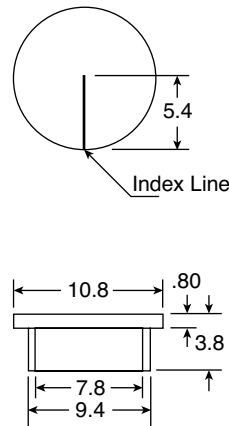

Figure A

Figure B

Figure C

DIMENSIONS: mm

| Mouser Stock No. | Cap Color | Figure | Fits Knobs |
|------------------|-----------|--------|------------|
| 450-CP151 | Red | A | 450-AA150 |
| 450-CP153 | Blue | A | 450-AA150C |
| 450-CP155 | Gray | A | 450-AA151 |
| 450-CP156 | Black | A | 450-AA152 |
| 450-CP157 | White | A | 450-AA152C |
| 450-CP185 | Gray | B | 450-AA180 |
| 450-CP186 | Black | B | 450-AA181 |
| 450-CP191 | Red | C | 450-AA190 |
| 450-CP192 | Yellow | C | 450-AA191 |
| 450-CP193 | Blue | C | 450-AA192 |
| 450-CP194 | Green | C | 450-AA193 |
| 450-CP195 | Gray | C | - |
| 450-CP196 | Black | C | - |

SPECIFICATIONS

| | |
|------------------|---------|
| Material: | Plastic |
| Markings: | Line |