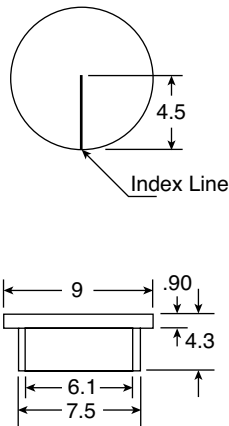

Figure A

Figure B

Figure C

DIMENSIONS: mm

| Mouser Stock No. | Cap Color | Figure | Fits Knobs |
|------------------|-----------|--------|------------|
| 450-CP151 | Red | A | 450-AA150 |
| 450-CP153 | Blue | A | 450-AA150C |
| 450-CP155 | Gray | A | 450-AA151 |
| 450-CP156 | Black | A | 450-AA152 |
| 450-CP157 | White | A | 450-AA152C |
| 450-CP185 | Gray | B | 450-AA180 |
| 450-CP186 | Black | B | 450-AA181 |
| 450-CP191 | Red | C | 450-AA190 |
| 450-CP192 | Yellow | C | 450-AA191 |
| 450-CP193 | Blue | C | 450-AA192 |
| 450-CP194 | Green | C | 450-AA193 |
| 450-CP195 | Gray | C | - |
| 450-CP196 | Black | C | - |

SPECIFICATIONS

| | |
|------------------|---------|
| Material: | Plastic |
| Markings: | Line |